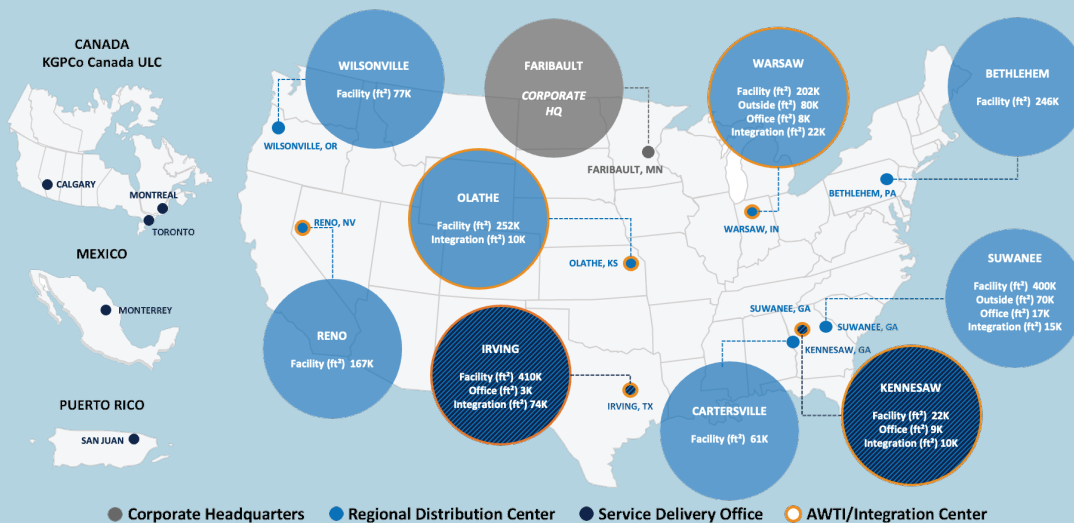

CLOUD SOLUTIONS

- Software, Open Source
- Solution Innovation Center
- System Integration
- Life Cycle Management
- Technology Strategy (LEAD)

WIRELESS SERVICES

- Site Acquisition, Zoning & Permitting
- Architecture & Engineering
- Warehousing & Logistics
- Construction & Installation
- Commissioning & Integration

KEY TECHNOLOGY PARTNERS

PROUD MEMBERS OF THESE INDUSTRY ASSOCIATIONS

GLOBAL FACILITY NETWORK

AT A GLANCE

- Certified Tier 1 Woman-owned Business
- Founded in 1973
- \$300M+ Inventory Under Management
- 7 National Distribution Facilities
- 35 Regional Warehouse Facilities
- 8 Integration Facilities
- 30+ Years Experience in Outside Plant
- 1,500 Network Installation Technicians
- 27,000+ Projects Completed
- 750,000+ Miles Network Fiber Built
- 1,500+ Optical Transport Cabinets Built
- 7,100+ Customer Premise Installations