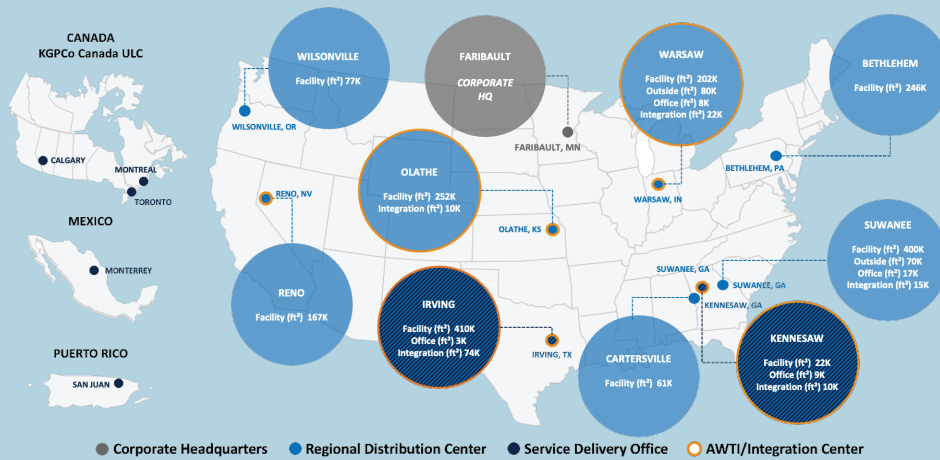

WIRELESS SERVICES

Site Acquisition, Zoning & Permitting
Architecture & Engineering
Warehousing & Logistics
Construction & Installation
Commissioning & Integration

CLOUD SOLUTIONS

Software, Open Source
Solution Innovation Center
System Integration
Life Cycle Management
Technology Strategy (LEAD)

KEY TECHNOLOGY PARTNERS

GLOBAL FACILITY NETWORK

AT A GLANCE

- Certified Tier 1 Woman-owned Business
- Founded in 1973
- \$300M+ Inventory Under Management
- 7 National Distribution Facilities
- 35 Regional Warehouse Facilities
- 8 Integration Facilities
- 30+ Years Experience in Outside Plant
- 1,500 Network Installation Technicians
- 27,000+ Projects Completed
- 750,000+ Miles Network Fiber Built
- 1,500+ Optical Transport Cabinets Built
- 7,100+ Customer Premise Installations