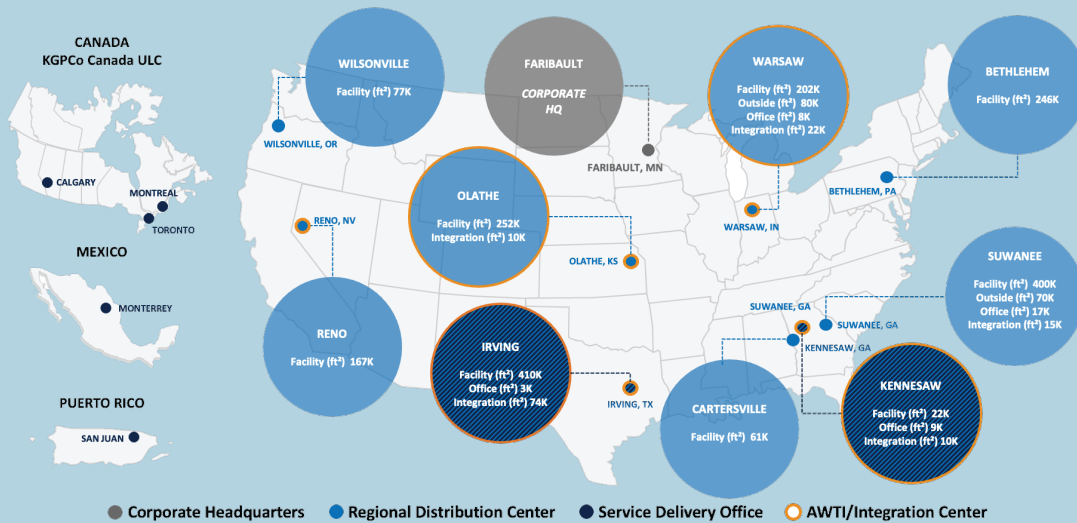

DELIVERING SOLUTIONS

FTTx

GRID
MODERNIZATION

FIBER WAN

SUBSTATION
CONNECTIVITY UPGRADES

PRIVATE LTE

KEY TECHNOLOGY PARTNERS

PROUD MEMBERS OF THESE INDUSTRY ASSOCIATIONS

GLOBAL FACILITY NETWORK

AT A GLANCE

- Certified Tier 1 Woman-owned Business
- Founded in 1973
- \$300M+ Inventory Under Management
- 7 National Distribution Facilities
- 35 Regional Warehouse Facilities
- 8 Integration Facilities
- 30+ Years Experience in Outside Plant
- 1,500 Network Installation Technicians
- 27,000+ Projects Completed
- 750,000+ Miles Network Fiber Built
- 1,500+ Optical Transport Cabinets Built
- 7,100+ Customer Premise Installations